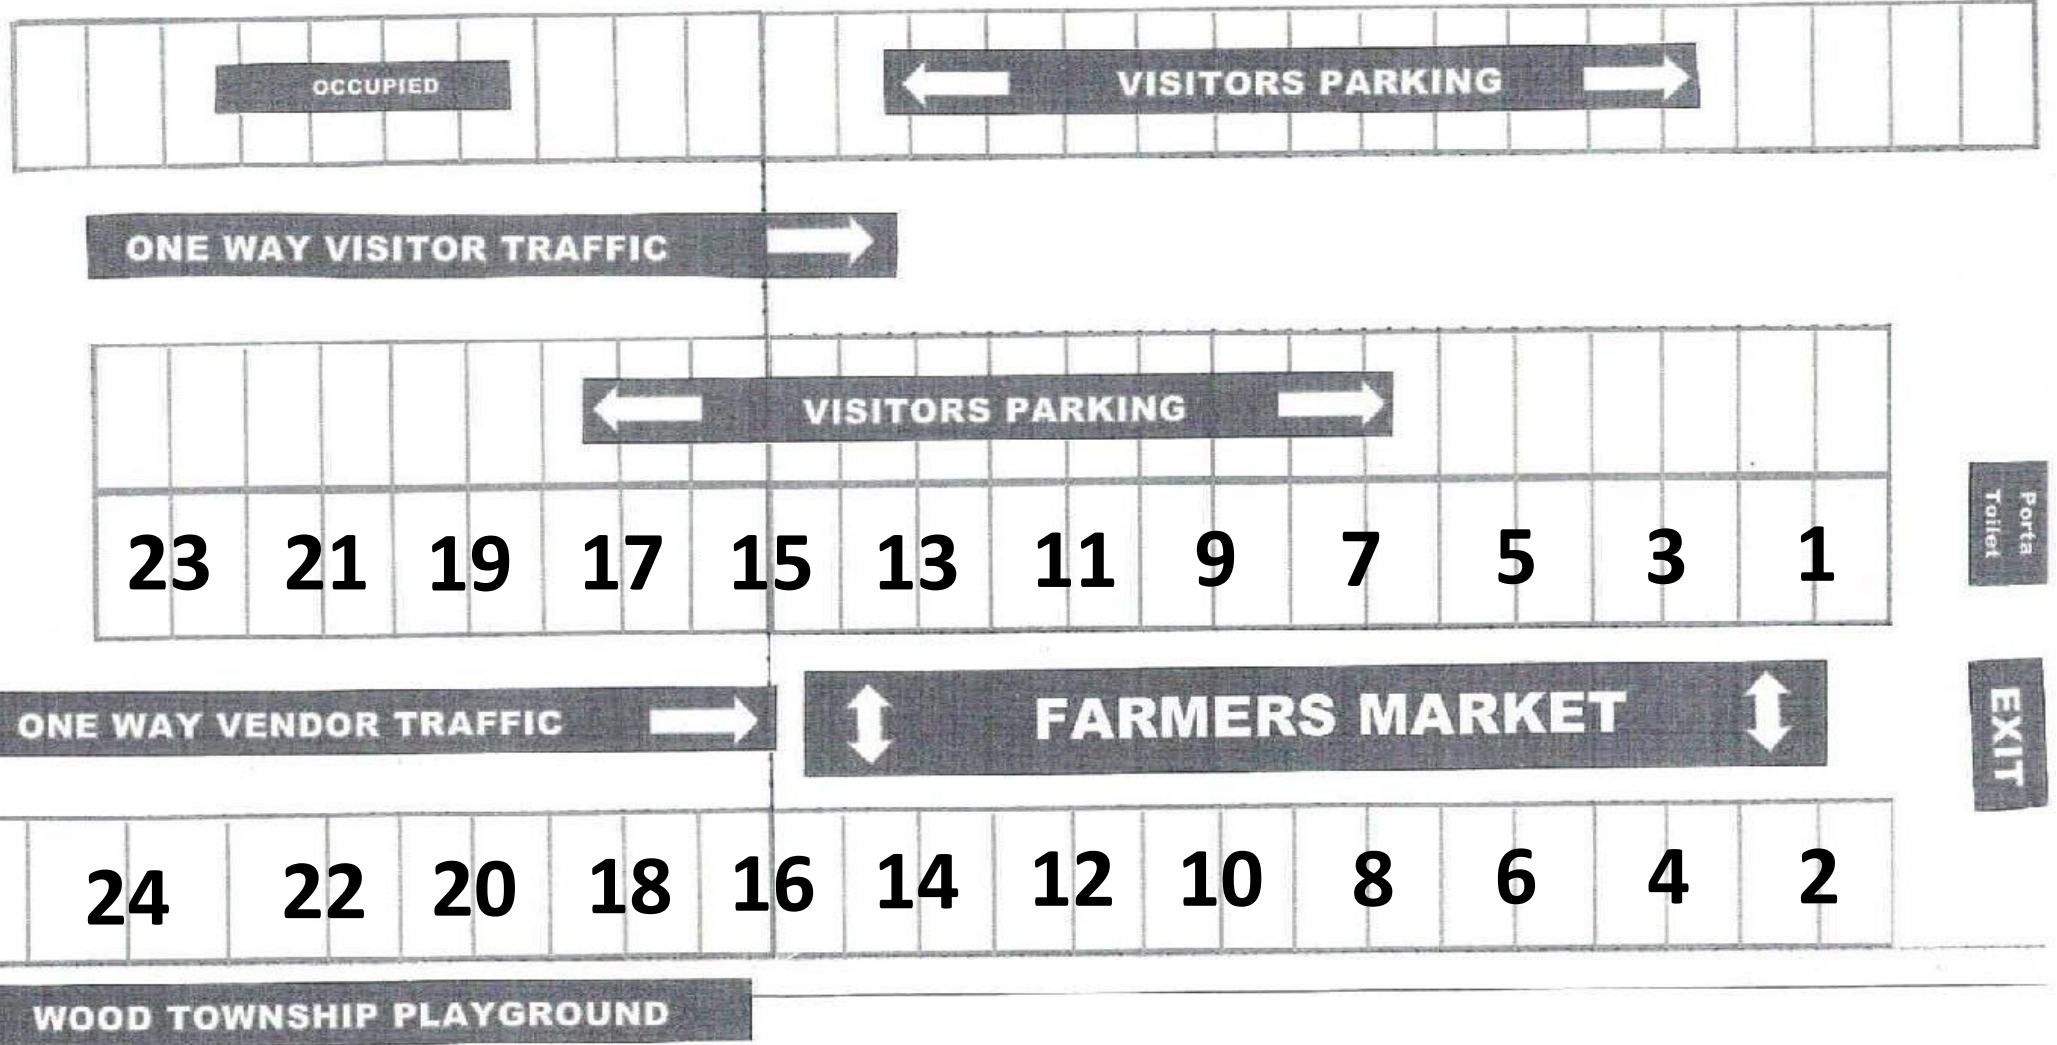

Historic Borden Museum Farmer's Market Vendor Map

Wood Township Park
Parking Lot
Farmer's Market
Saturday's 8 am – Noon
Mid May - October

Borden HS
Student Parking

ENTRY ONLY

WOOD TOWNSHIP PLAYGROUND

Porta
Toilet

EXIT